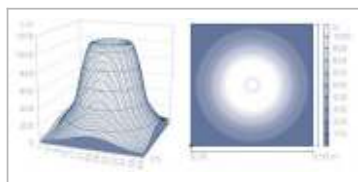

Halogen Raading Lamp with flexible arm

short version

L400025S

- + functional illumination to a person's well-being considering the biological and emotional lighting effect
- + uniform light distribution and an adequate luminance intensity assist the visual performance and facilitate the visual task
- + perfect reading light without illuminating the room

Product description

Colour of lamp:	silver
Light source:	Halogen bulb with cold light reflector, 12V / 10 W, 38°
Light colour:	3.000 K
Light output:	520 Lux / 500 mm
Life expectancy:	appr. 2.000 h (light source)
Electrical mains:	230 V, 50 - 60 Hz
Switch:	at lamp head
Working radius:	appr. 600 mm
Total weight (net):	appr. 1,75 kg
Joint pin:	Ø 18, L 35 mm
Total length:	appr. 830 mm
Orientating light:	integrated in switch
Transformer:	plug transformer
Operation mode:	continuous use
optional:	with international plug, with wide range power supply (without orientation light) / with cord switch